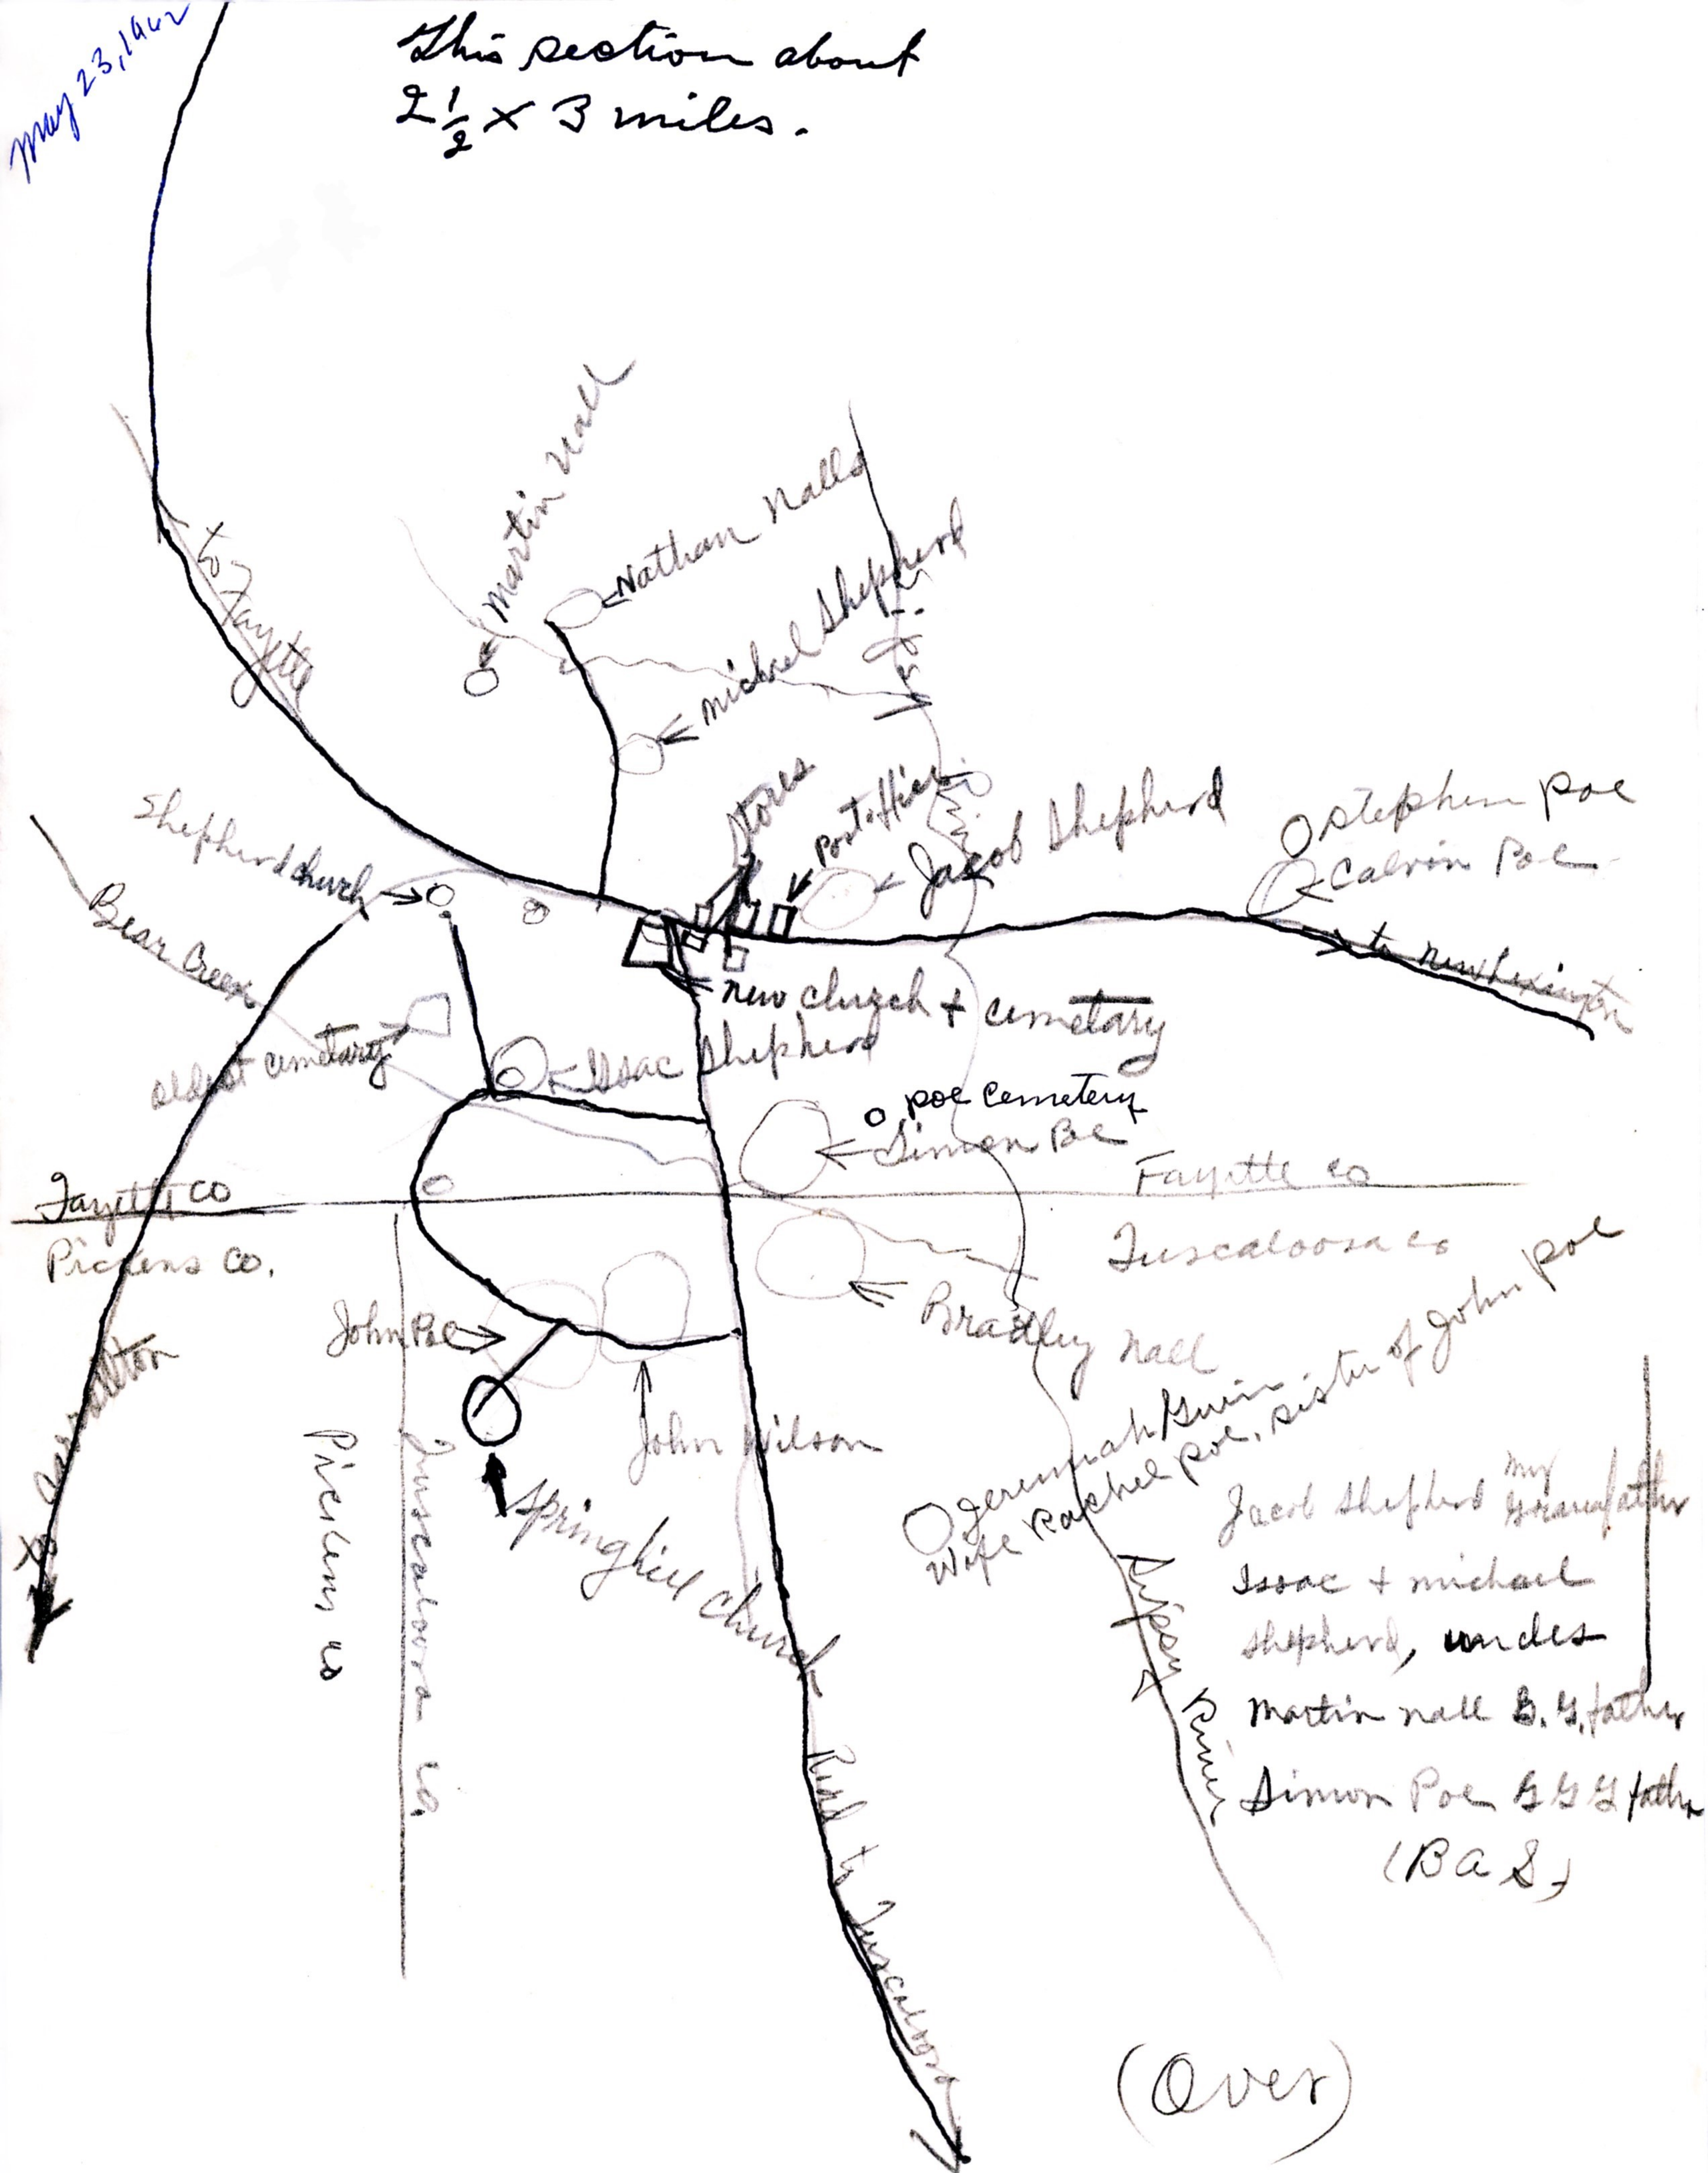

May 23, 1862

This section about  
2 1/2 x 3 miles.

(Over)

Jacob Shepherd <sup>my</sup> grandfather  
 Isaac + Michael  
 Shepherd, uncles  
 Martin Hall B. G. father  
 Simon Poe B. G. father  
 (B. G.)

May 23, 1902

This section about 2 1/2 x 3 miles.

my  
 Jacob Shepherd grandfather  
 Isaac + Michael  
 Shepherd, uncles  
 Martin Nell B. G. father  
 Simon Poe B. G. father  
 (B. G.)

(Over)

May 23, 1822

This section about 2 1/2 x 3 miles.

(Over)

This rough hand drawn map shows approximately the location of most of the first families of Newtonville, about 1850.

Now, 1962, you would not be able to recognize any of this. The roads have been changed, the church has been moved, the cemetery has grown up in pine trees and not one name mentioned on map can be found in this community anymore