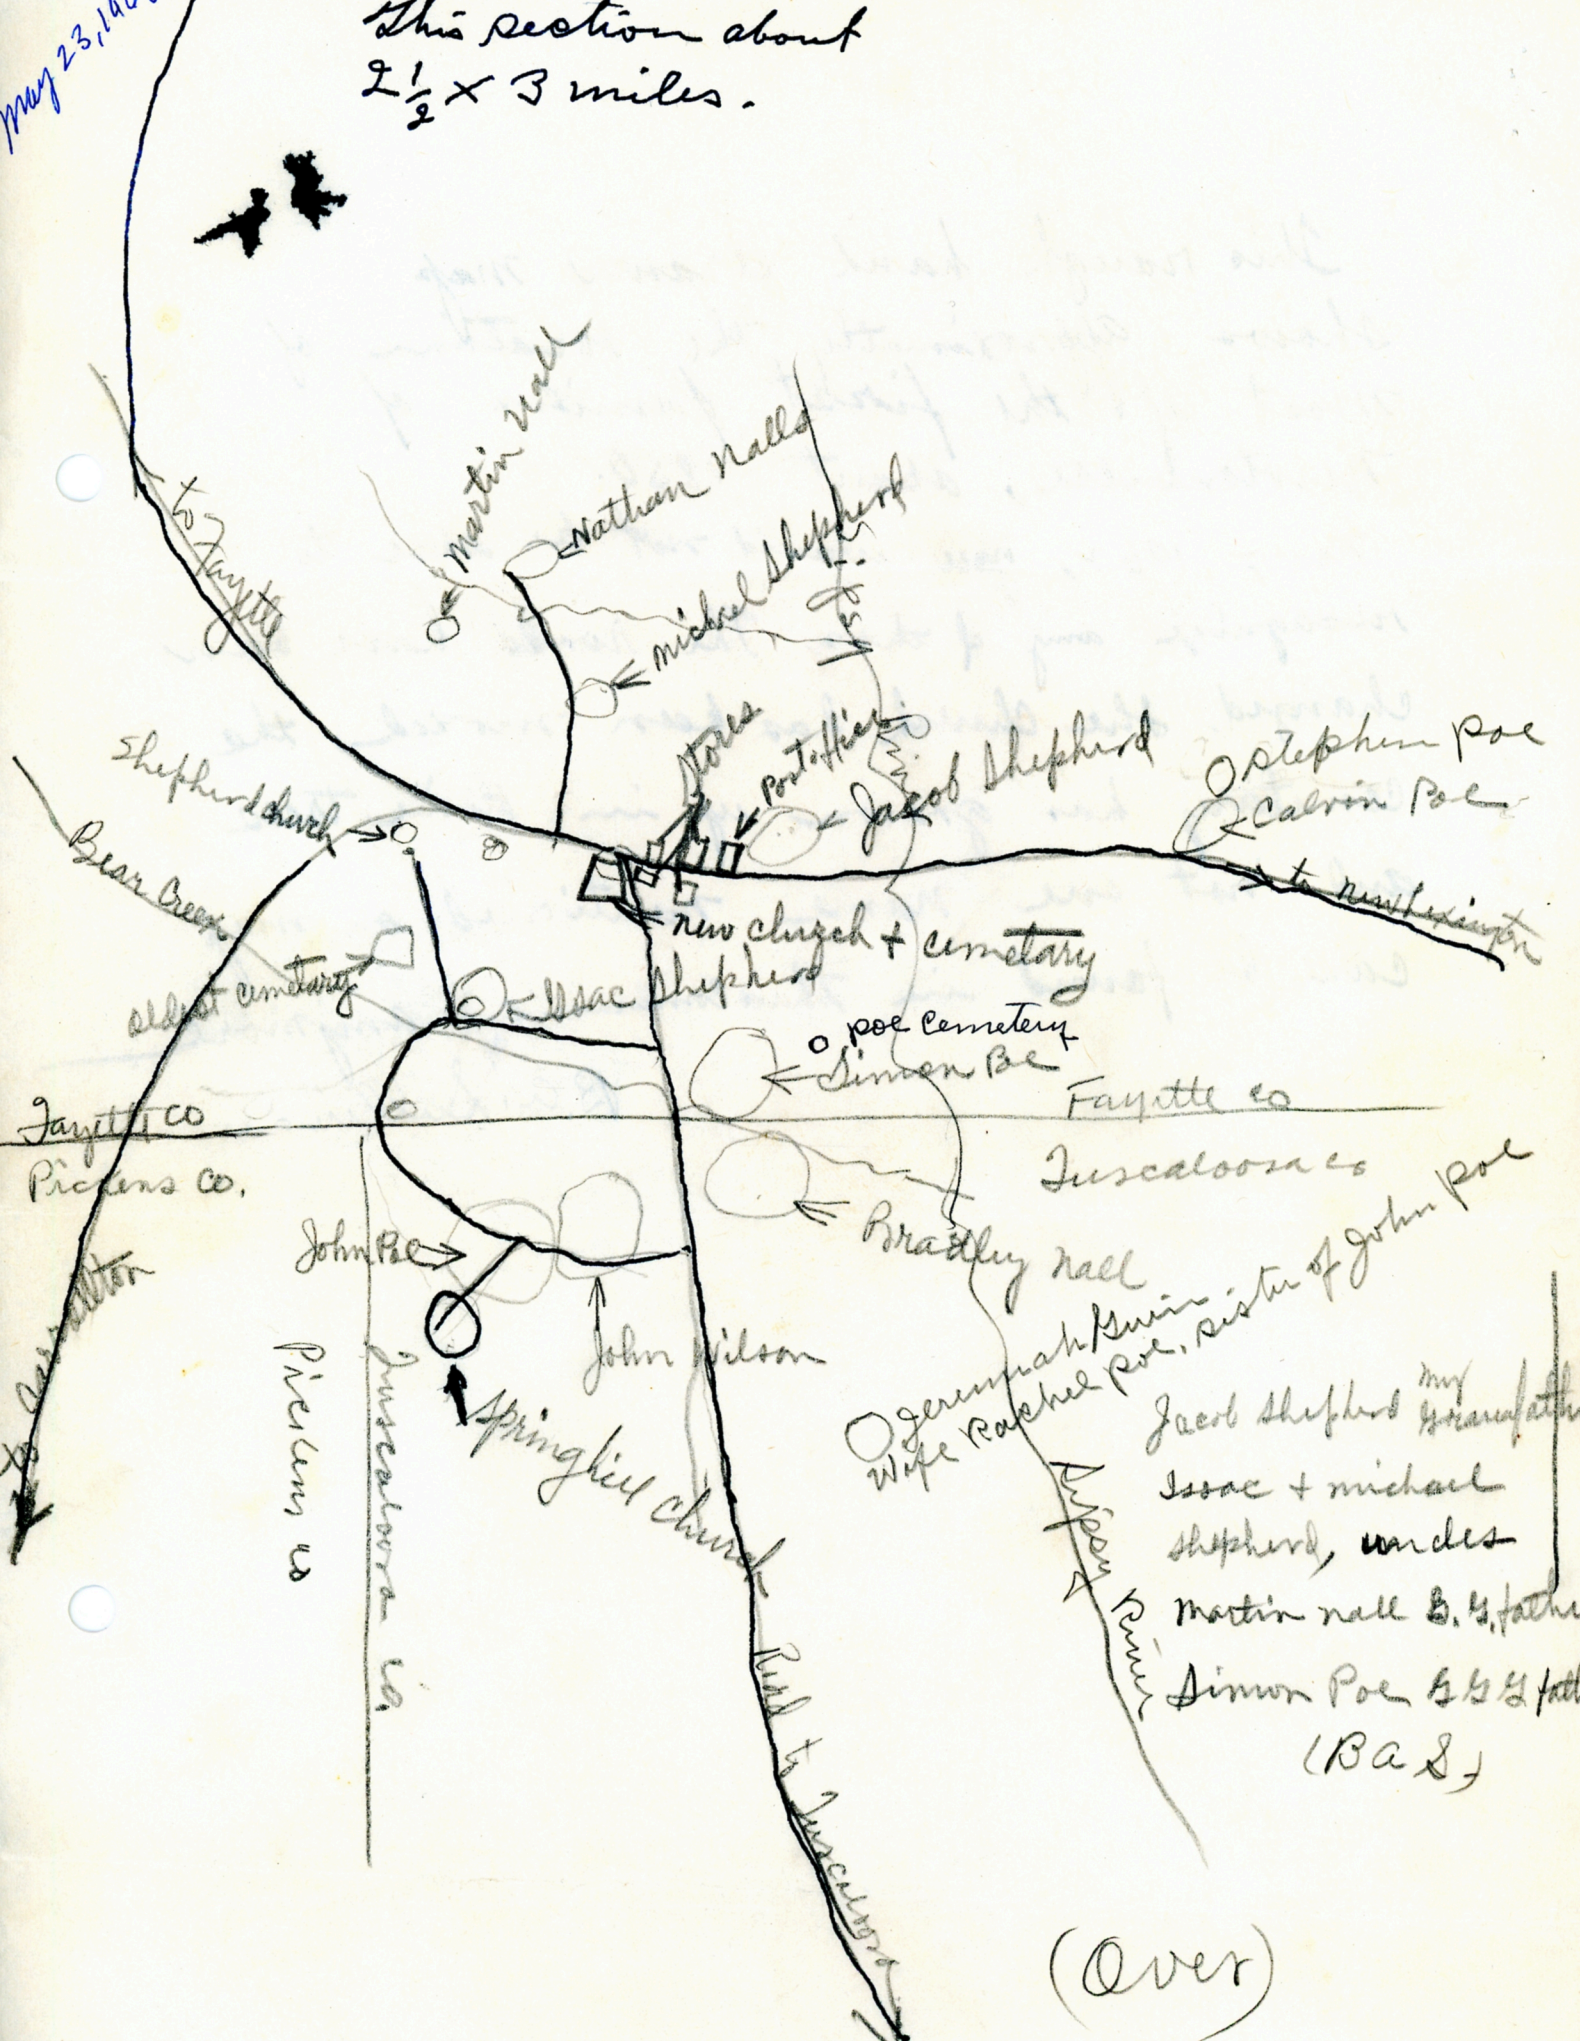

May 23, 1862

This section about  
2 1/2 x 3 miles.

(Over)

Jacob Shepherd <sup>my</sup> grandfather  
 Isaac + Michael  
 Shepherd, uncles  
 Martin Hall B. G. father  
 Simon Poe B. G. father  
 (B. G.)

May 23, 1902

This section about 2 1/2 x 3 miles.

my  
 Jacob Shepherd grandfather  
 Isaac + Michael  
 Shepherd, uncles  
 Martin Nell B. G. father  
 Simon Poe B. G. father  
 (B. G.)

(Over)

May 23, 1822

This section about 2 1/2 x 3 miles.

(Over)

This rough hand drawn map shows approximately the location of most of the first families of Newtonville, about 1850.

Now, 1962, you would not be able to recognize any of this. The roads have been changed, the church has been moved, the cemetery has grown up in pine trees and not one name mentioned on map can be found in this community anymore