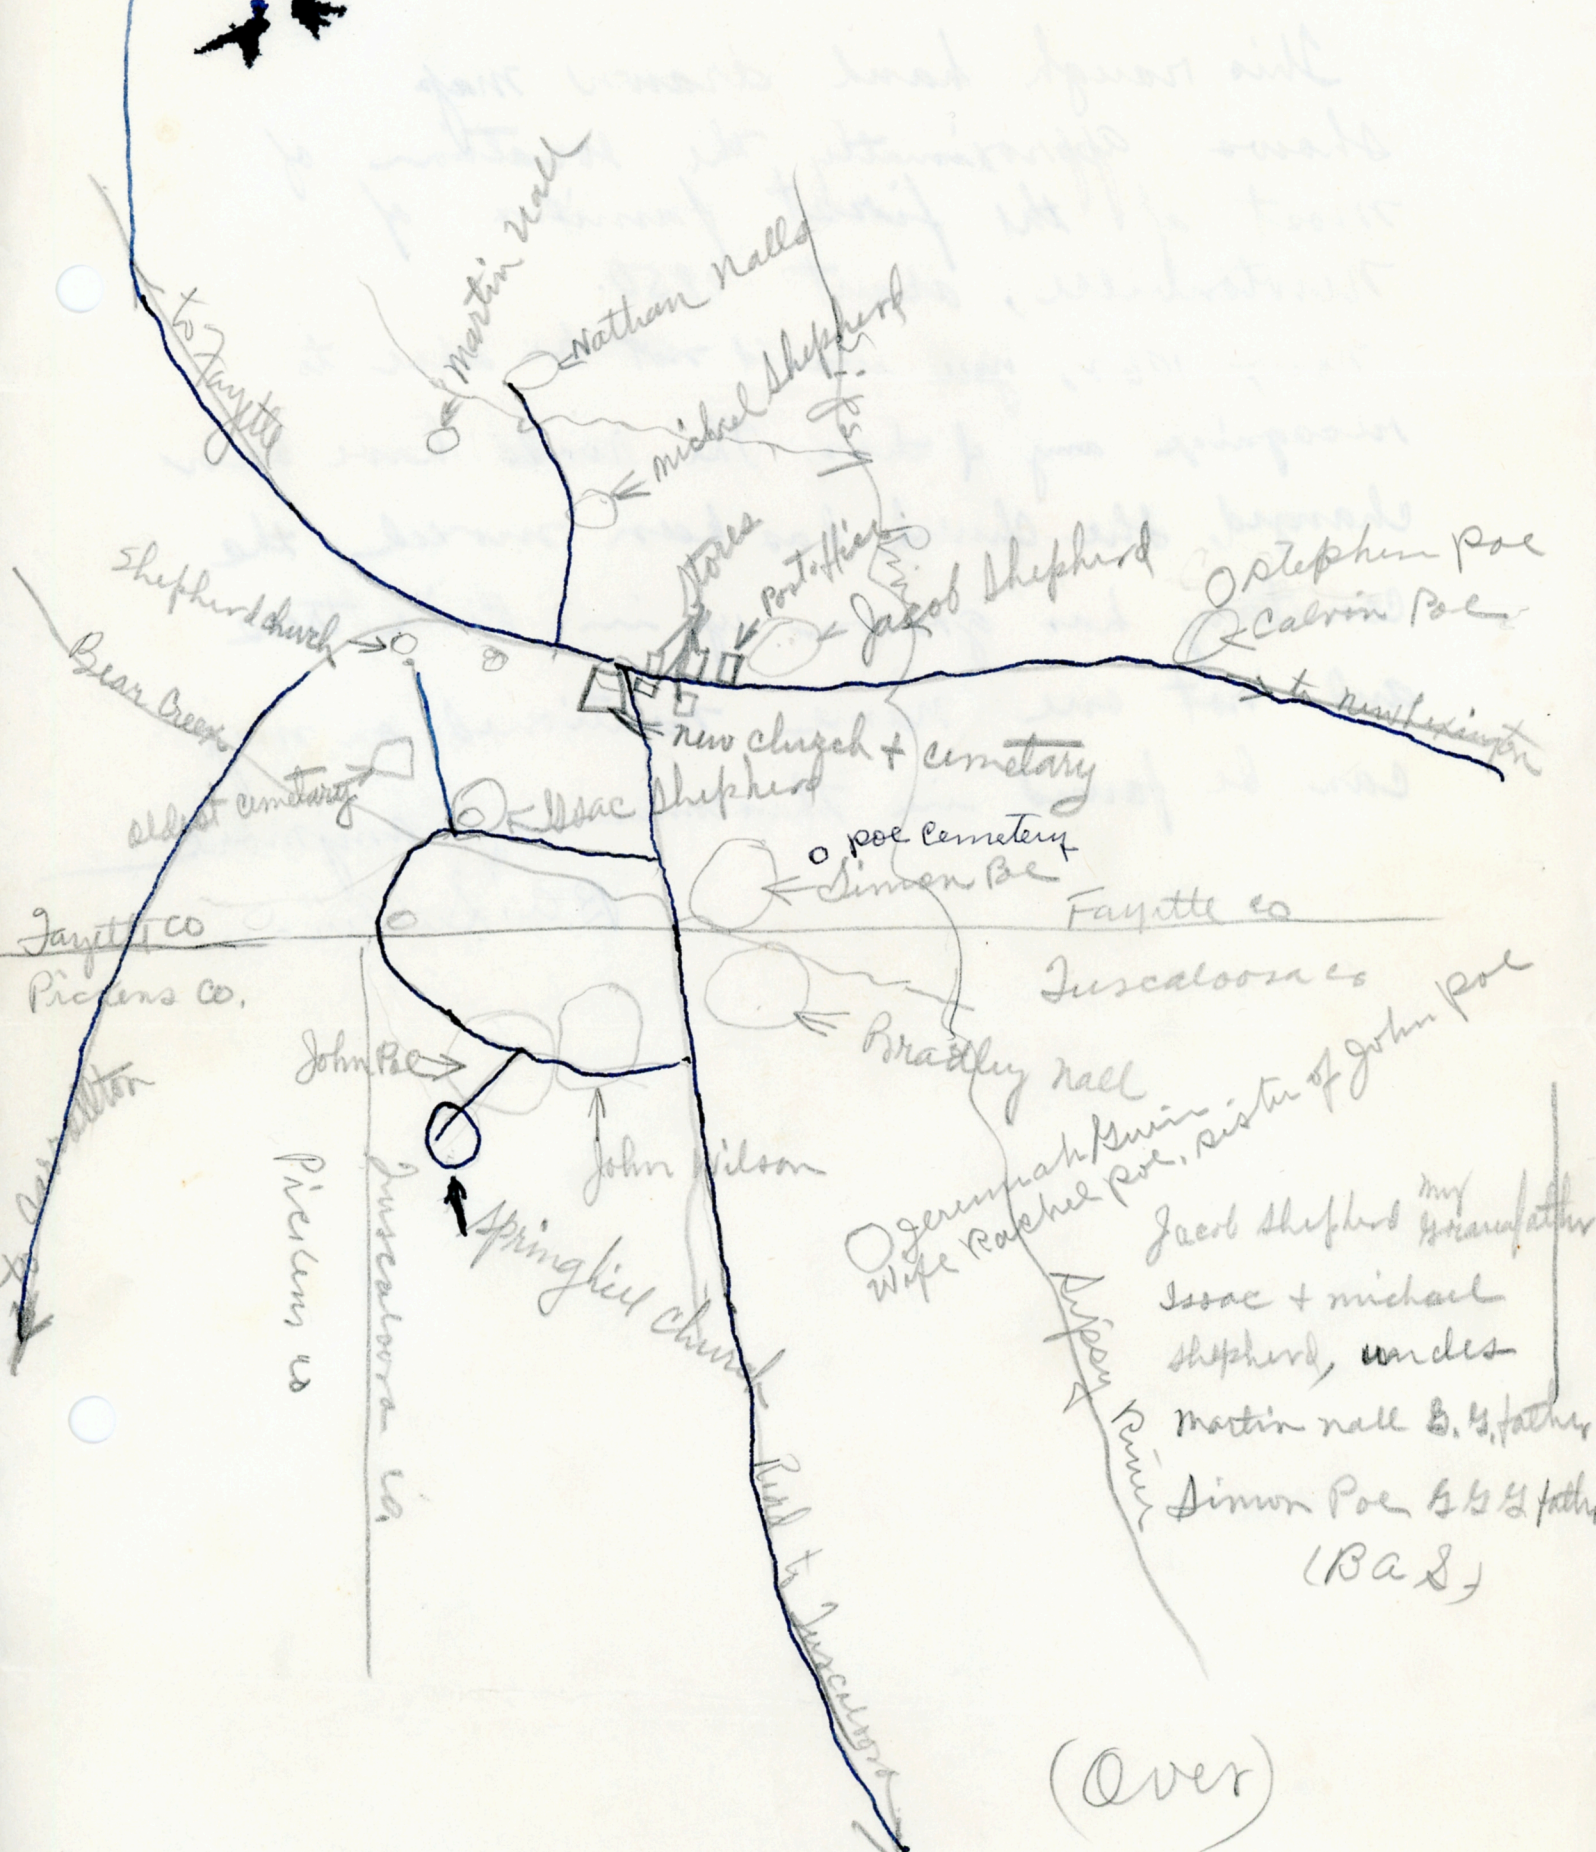

May 23, 1862

This section about  
2 1/2 x 3 miles.

(Over)

Jacob Shepherd <sup>my</sup> grandfather  
 Isaac + Michael  
 Shepherd, uncles  
 Martin Hall B. G. father  
 Simon Poe B. G. father  
 (B. G.)

May 23, 1902

This section about 2 1/2 x 3 miles.

my  
 Jacob Shepherd grandfather  
 Isaac + Michael  
 Shepherd, uncles  
 Martin Nell B. G. father  
 Simon Poe B. G. father  
 (B. G.)

(Over)

May 23, 1822

This section about 2 1/2 x 3 miles.

(Over)

This rough hand drawn map shows approximately the location of most of the first families of Newtonville, about 1850.

Now, 1962, you would not be able to recognize any of this. The roads have been changed, the church has been moved, the cemetery has grown up in pine trees and not one name mentioned on map can be found in this community anymore